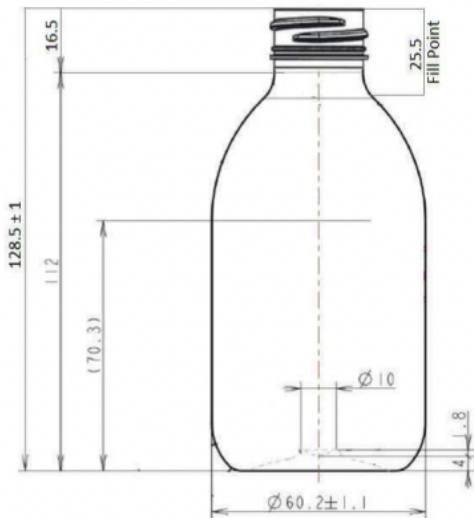

### General info

Item no. (SKU):	<b>LS1010824112</b>
Family / Range:	<b>Cosmo Sirop</b>
Capacity:	<b>250ml</b>
Neck:	<b>28/410</b>
Weight:	<b>26</b>
Shape:	<b>Round</b>
Material:	<b>PET</b>
Colour:	<b>All Colours Available</b>
Print Areas:	
Country of Origin:	<b>Lithuania</b>

#### Packed in Boxes

Box Dimensions (mm):	<b>594 x 394 x 448</b>
Quantity per box (pcs):	<b>180</b>
Boxes per pallet (pcs):	<b>20</b>
Quantity per pallet (pcs):	<b>3600</b>
Net weight (kg):	<b>94</b>
Gross weight (kg):	<b>117</b>
Pallet height (mm):	<b>2400</b>